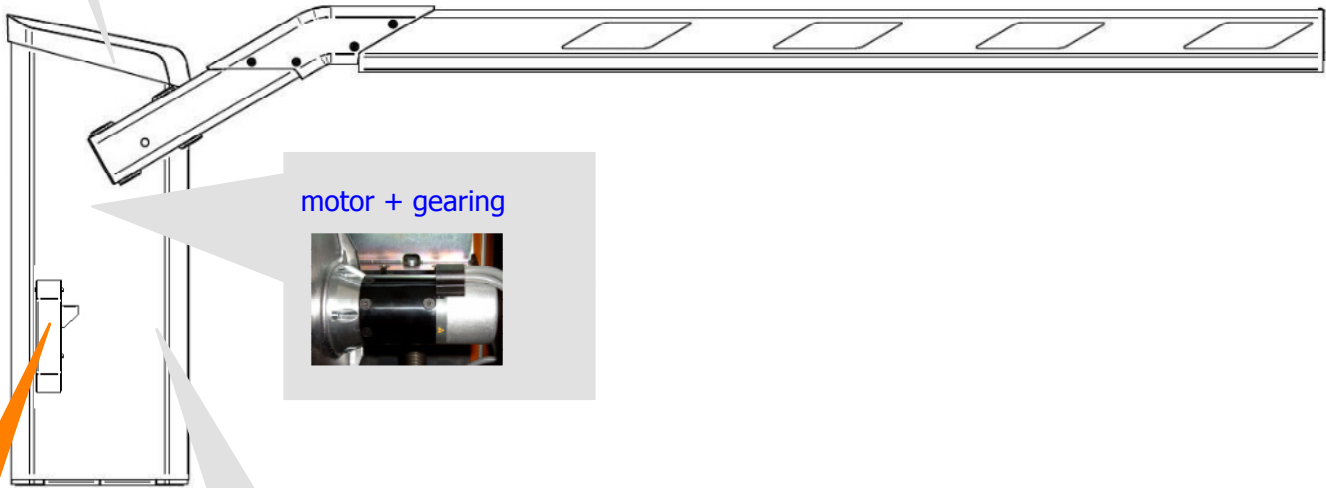

25.11.2013
02	05.81.14	5K14520	gp	gp
01	10.01.14	5K14501	gp	
Version	Date	Modification project	Name	00 5K13529

MHTM
MicroDrive 24V- barrier