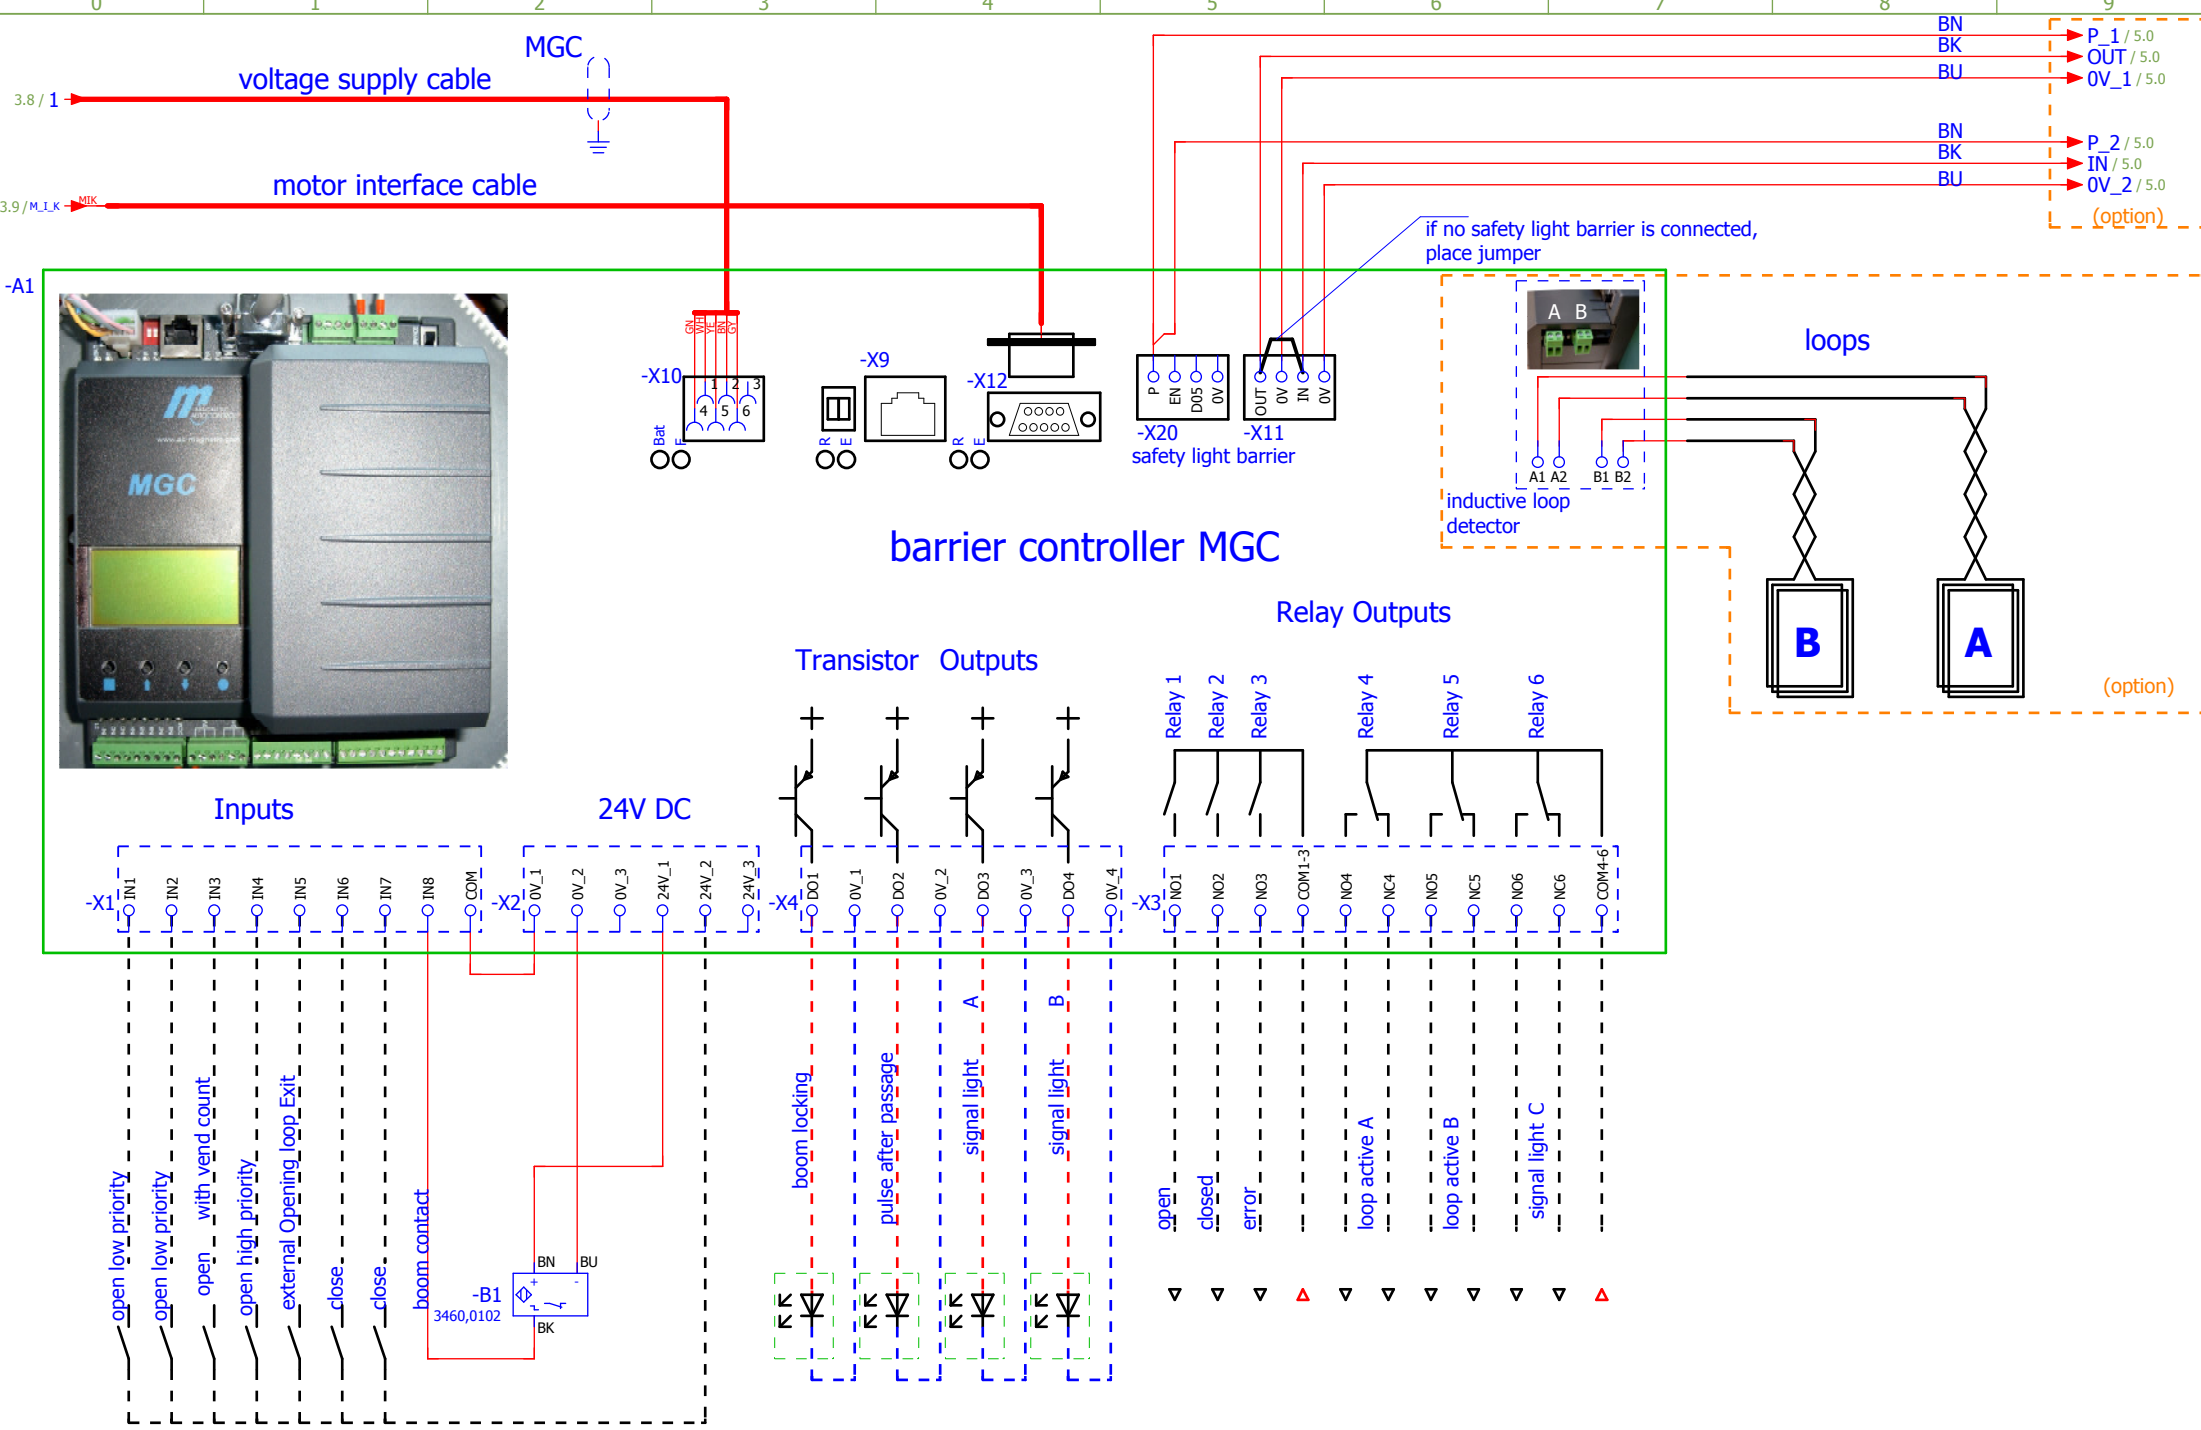

MHTM
MicroDrive 24V- barrier

Cover sheet

5526,0073

				25.11.2013
02	05.81.14	5K14520	gp	gp
01	10.01.14	5K14501	gp	
Version	Date	Modification project	Name	00 5K13529

MHTM
MicroDrive 24V- barrier

Version	Date	Modification project	Name	00 5K13529
02	05.81.14	5K14520	gp	25.11.2013
01	10.01.14	5K14501	gp	gp

MHTM
MicroDrive 24V- barrier

mains connection
Power supply unit

5526,0073		Page 3
		of 5

Version	Date	Modification project	Name	00 5K13529
02	05.81.14	5K14520	gp	gp
01	10.01.14	5K14501	gp	

25.11.2013
MHTM
MicroDrive 24V- barrier

barrier controller MGC
input/output

(option)

				25.11.2013
02	05.81.14	5K14520	gp	gp
01	10.01.14	5K14501	gp	
Version	Date	Modification project	Name	00 5K13529

MHTM
MicroDrive 24V- barrier

safety-light barriers Option
LS01