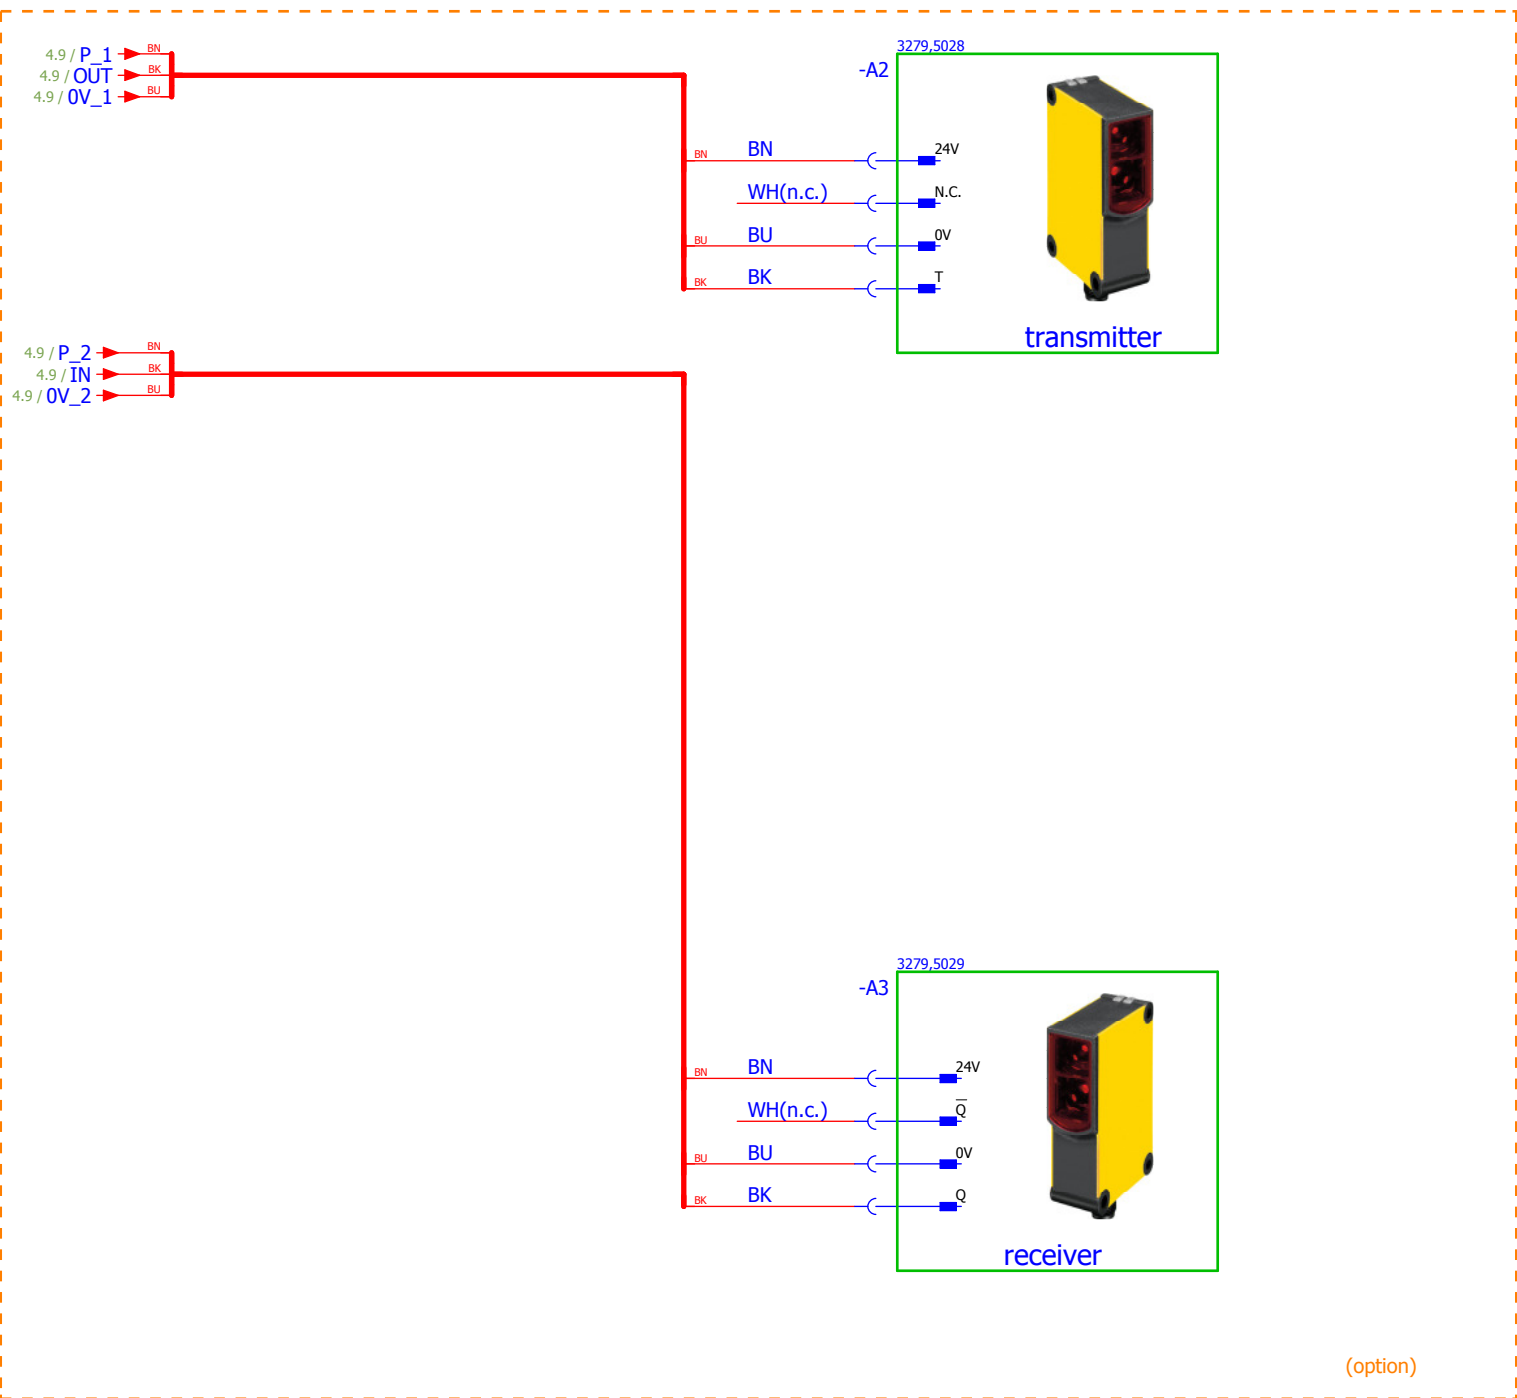

MHTM
MicroDrive 24V- barrier

mains connection
Power supply unit

5526,0073		Page 3
		of 5

Version	Date	Modification project	Name	00 5K13529
02	05.81.14	5K14520	gp	gp
01	10.01.14	5K14501	gp	

25.11.2013
MHTM
MicroDrive 24V- barrier

barrier controller MGC
input/output

(option)

				25.11.2013
02	05.81.14	5K14520	gp	gp
01	10.01.14	5K14501	gp	
Version	Date	Modification project	Name	00 5K13529

MHTM
MicroDrive 24V- barrier

safety-light barriers Option
LS01