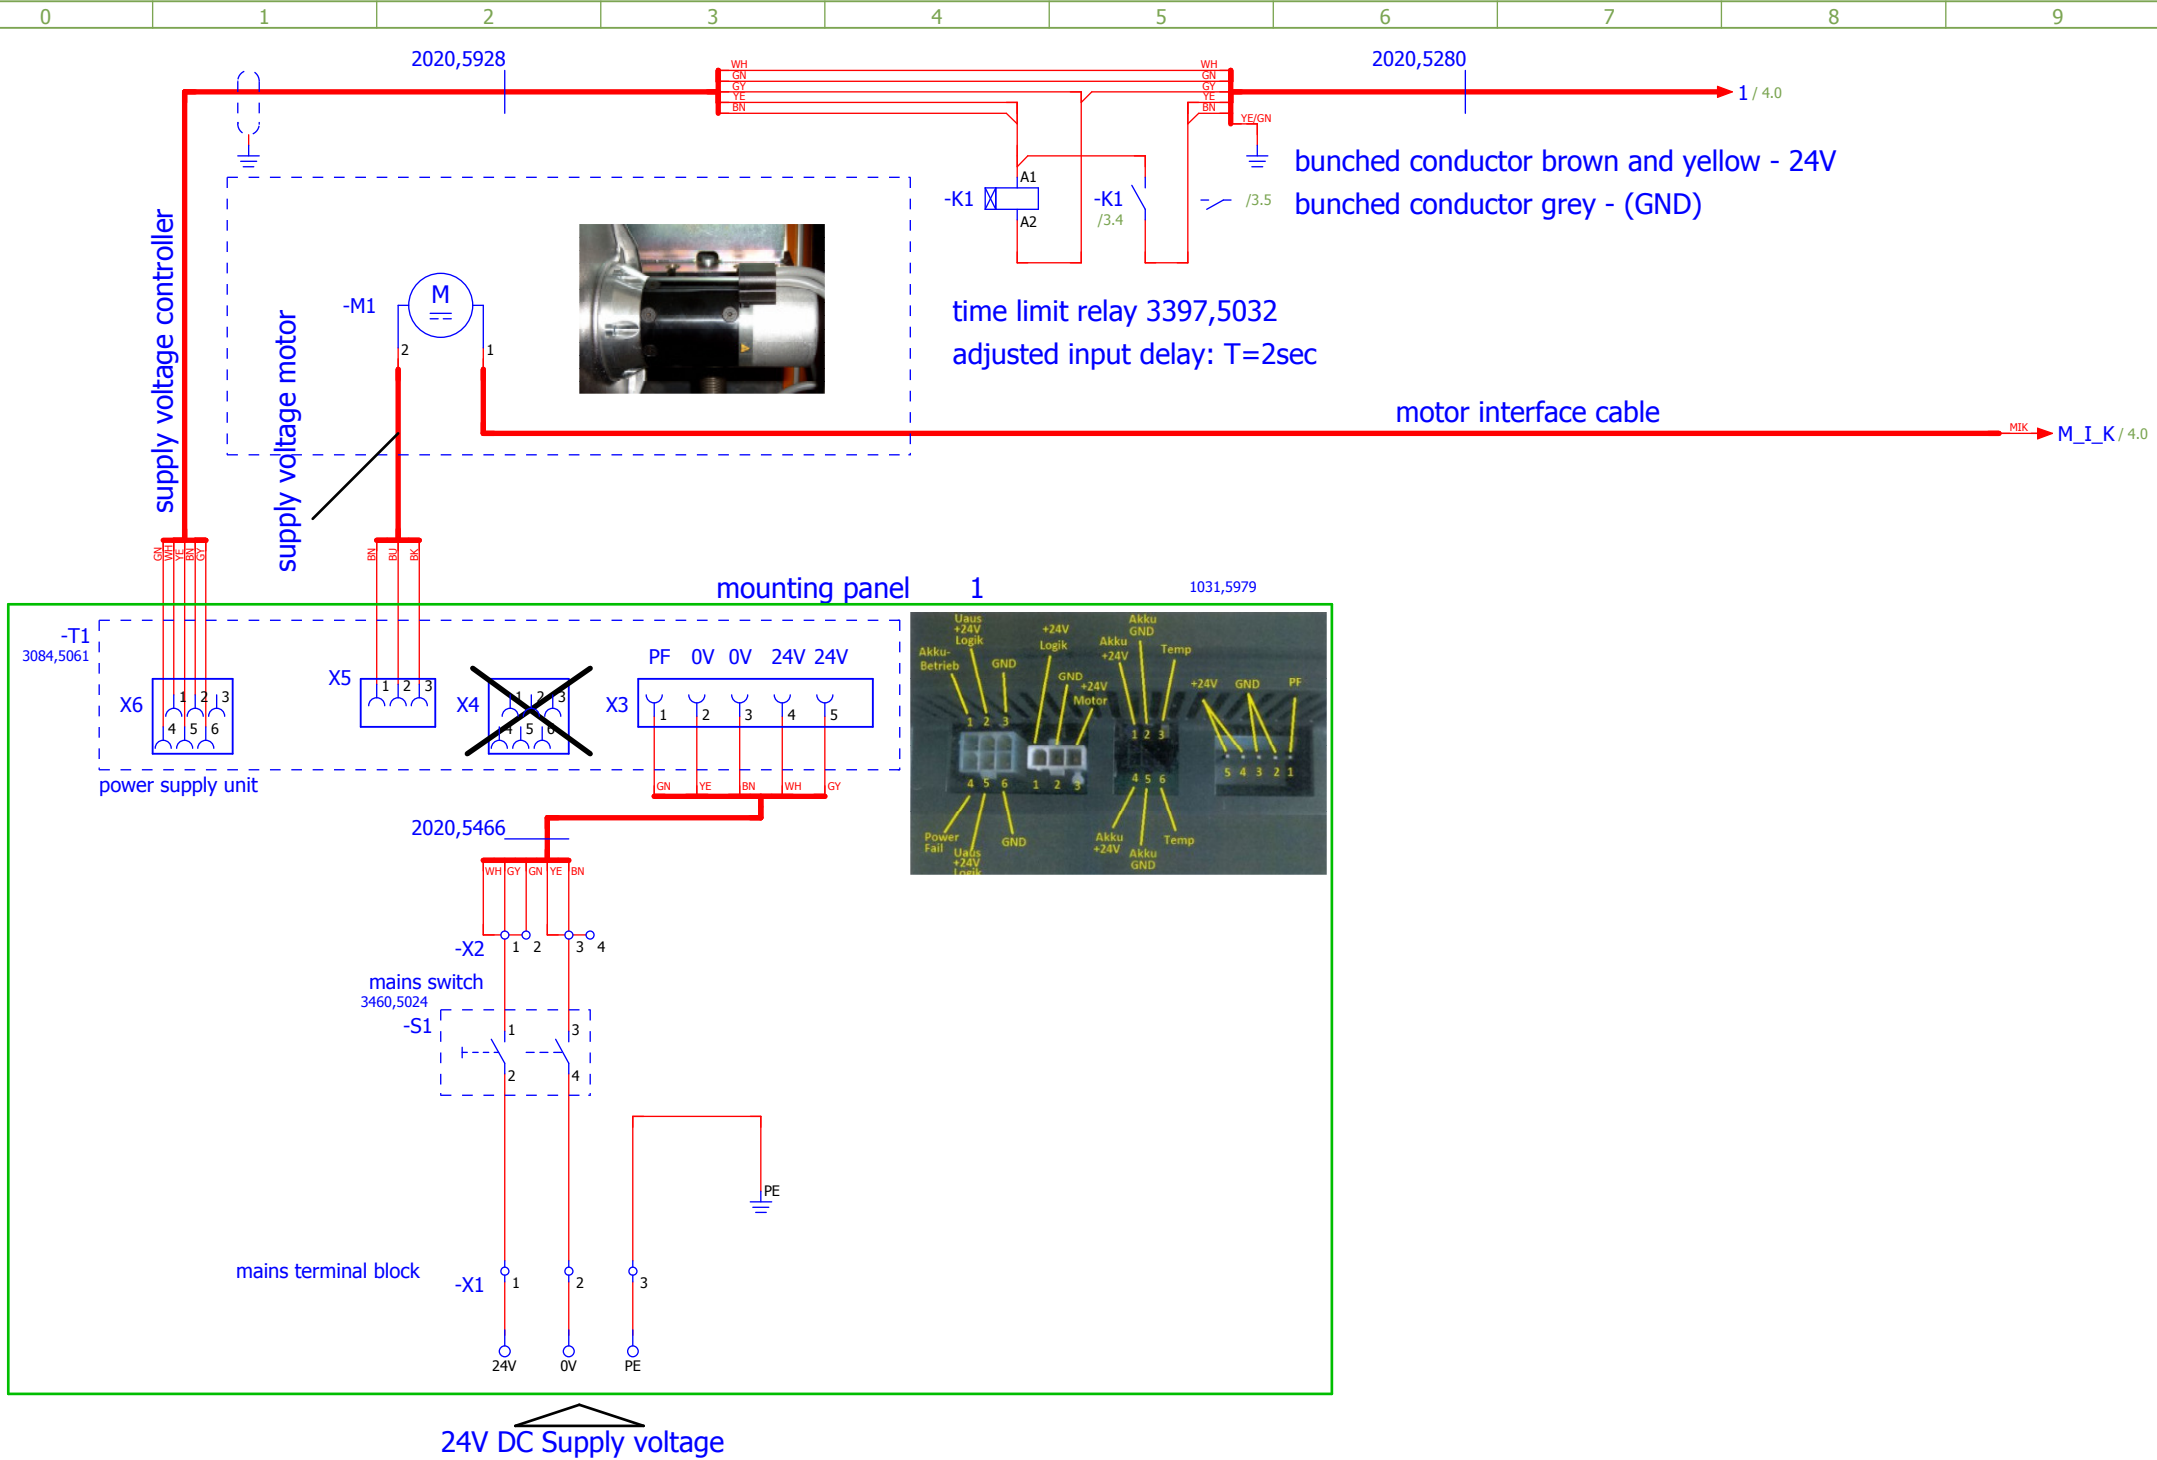

Version	Date	Modification project	Name	00 5K13529
02	05.81.14	5K14520	gp	25.11.2013
01	10.01.14	5K14501	gp	gp

MHTM
MicroDrive 24V- barrier

mains connection
Power supply unit

5526,0073		Page 3
		of 5