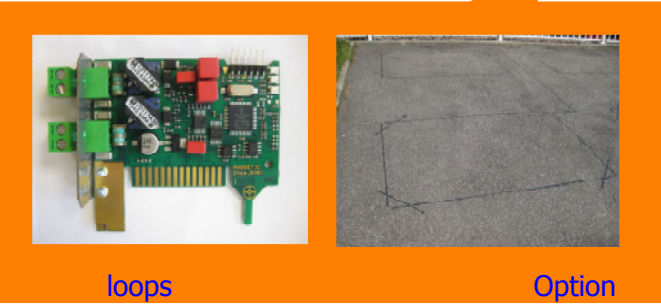

25.11.2013
02	05.81.14	5K14520	gp	gp
01	10.01.14	5K14501	gp	
Version	Date	Modification project	Name	00 5K13529

MHTM
MicroDrive 24V- barrier